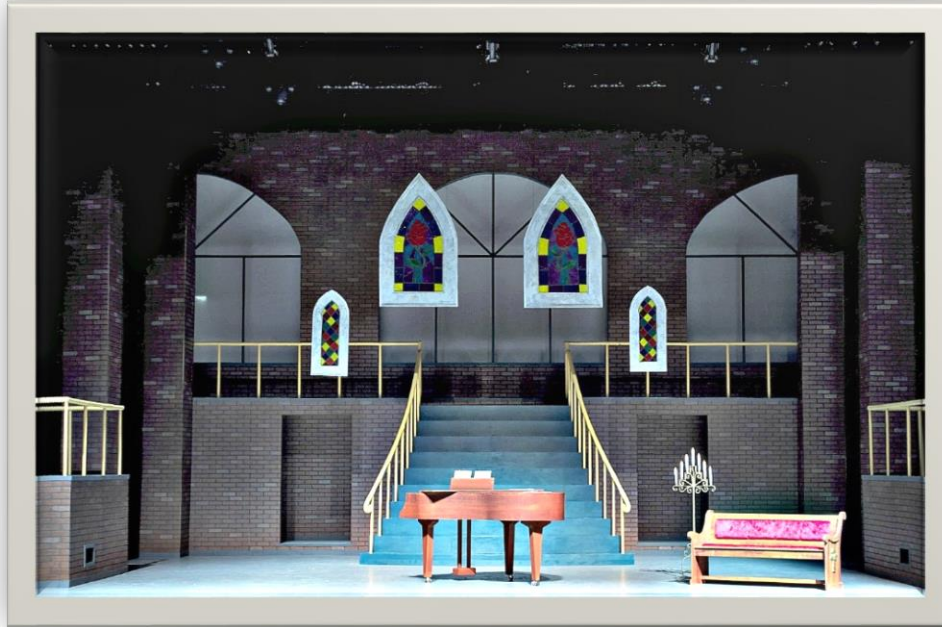

IN THE NEWS

Accomplishments In Academics, Arts, Athletics & Service

University School
NOVA SOUTHEASTERN UNIVERSITY

Christian Wong's Set Design Earns CAPPIE Recognition

Christian Wong, class of 2015, was involved in many aspects of the Upper School Fall Musical, *The Mystery of Edwin Drood*, which was nominated for a record-setting 18 CAPPIE AWARDS. Wong received four individual CAPPIE nominations for Sound, Special Effects and Technology, Stage Crew, and Musical. In fact, he designed the main unit set that included 10-foot-high platforms, winding staircases, oversized windows, columns and other elements. A team of carpenters then brought his rough sketches and scaled designs to life.

"Students were given a lot of responsibility for the show. I had the opportunity to design the set, something I had never done before," Wong said. He even conducted period research to find visuals that would fit the theme of the show and bring his ideas to life. He was guided by Jennifer Laudia, Theater Director, and Joseph Rawda, Theatre Technical Coordinator. "Working on *The Mystery of Edwin Drood* gave me a new and different perspective on how to look at things. I will carry that experience with me to Emerson College this fall where I will be studying Film and Television Production," Wong said.